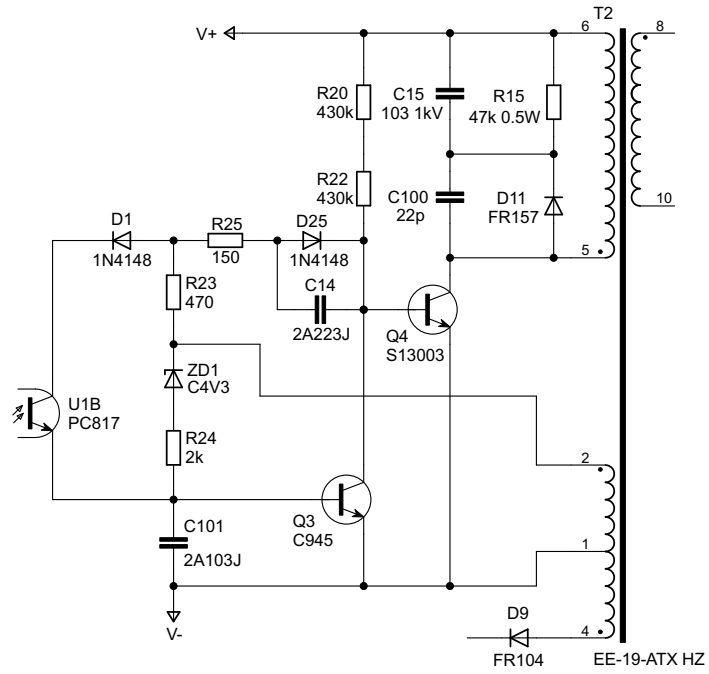

SPARKMAN SM-400W

PowerMaster FA-5_2 v3.2 250W