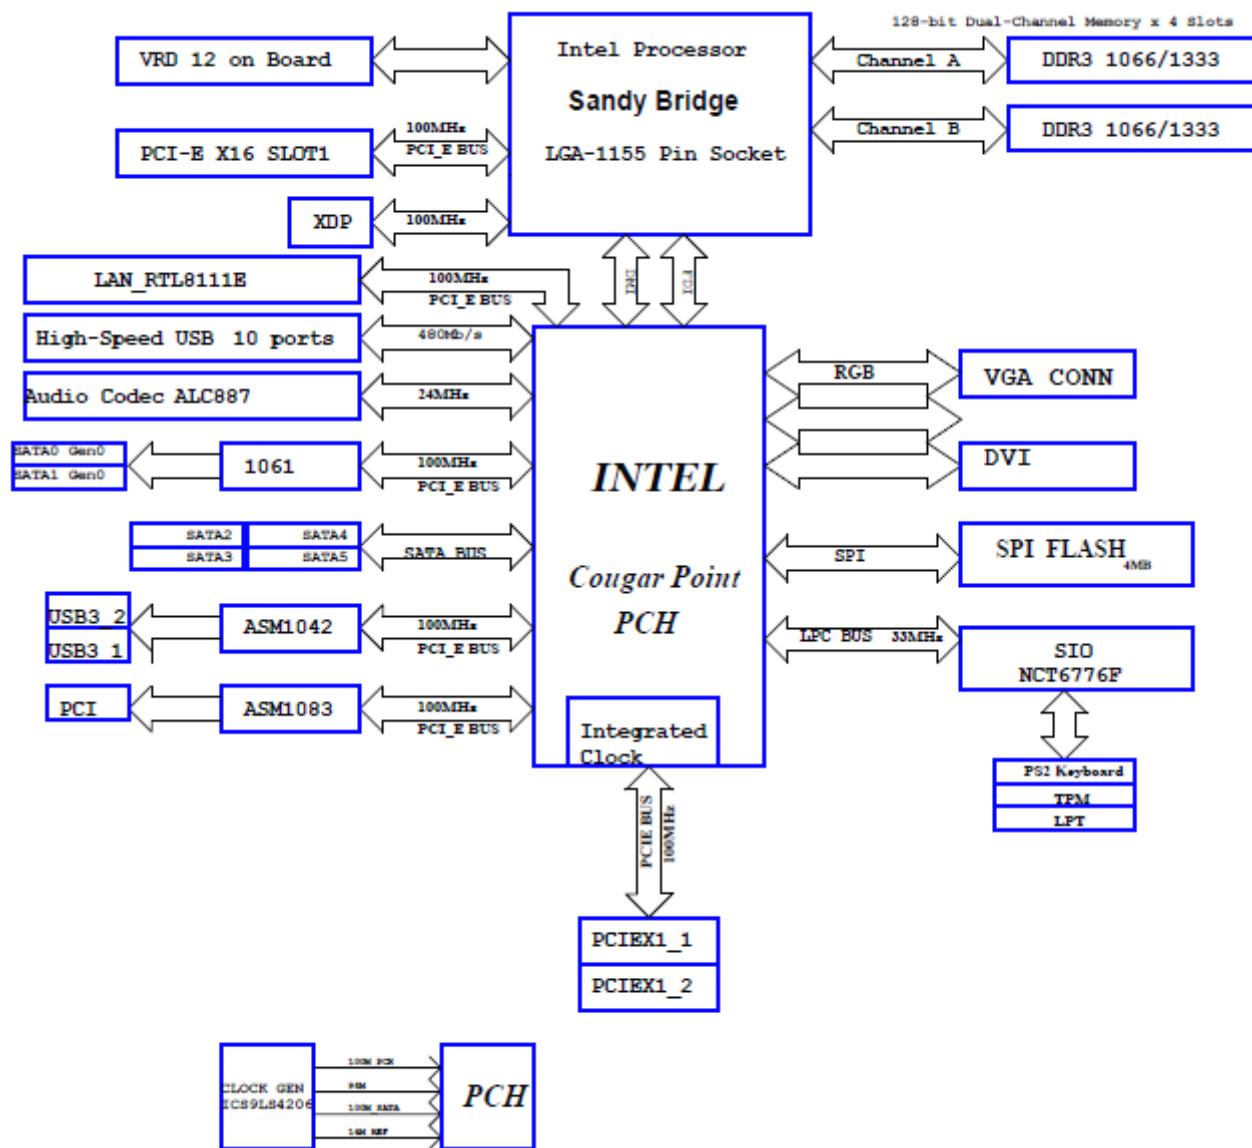

P8H61-M LE Repair Guide

02/09/2011
 Leilei52_Chen
 CSC-GRMA

POWER FLOW

POWER ON SEQUENCE

Voltage & Signal Measure Point