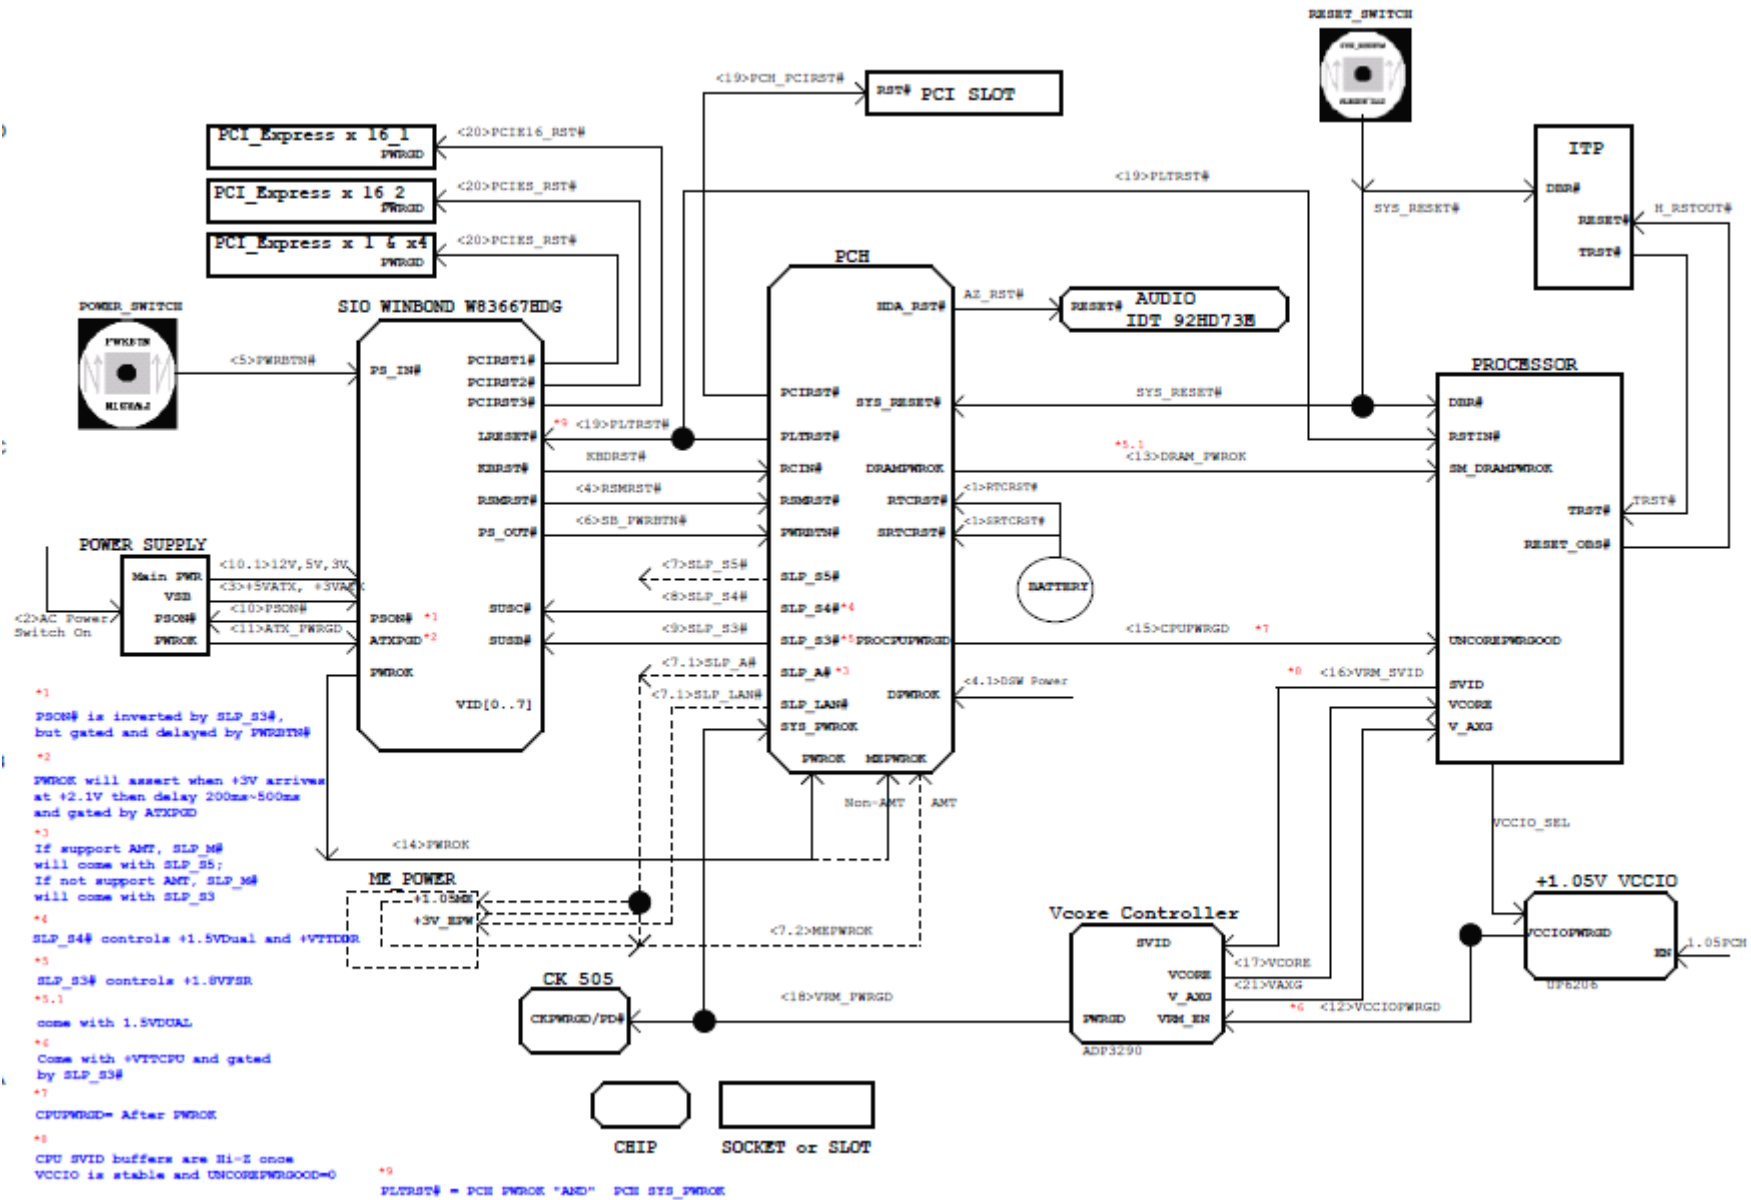

P8H61-M LE Repair Guide

02/09/2011
 Leilei52_Chen
 CSC-GRMA

POWER FLOW

POWER ON SEQUENCE

Voltage & Signal Measure Point