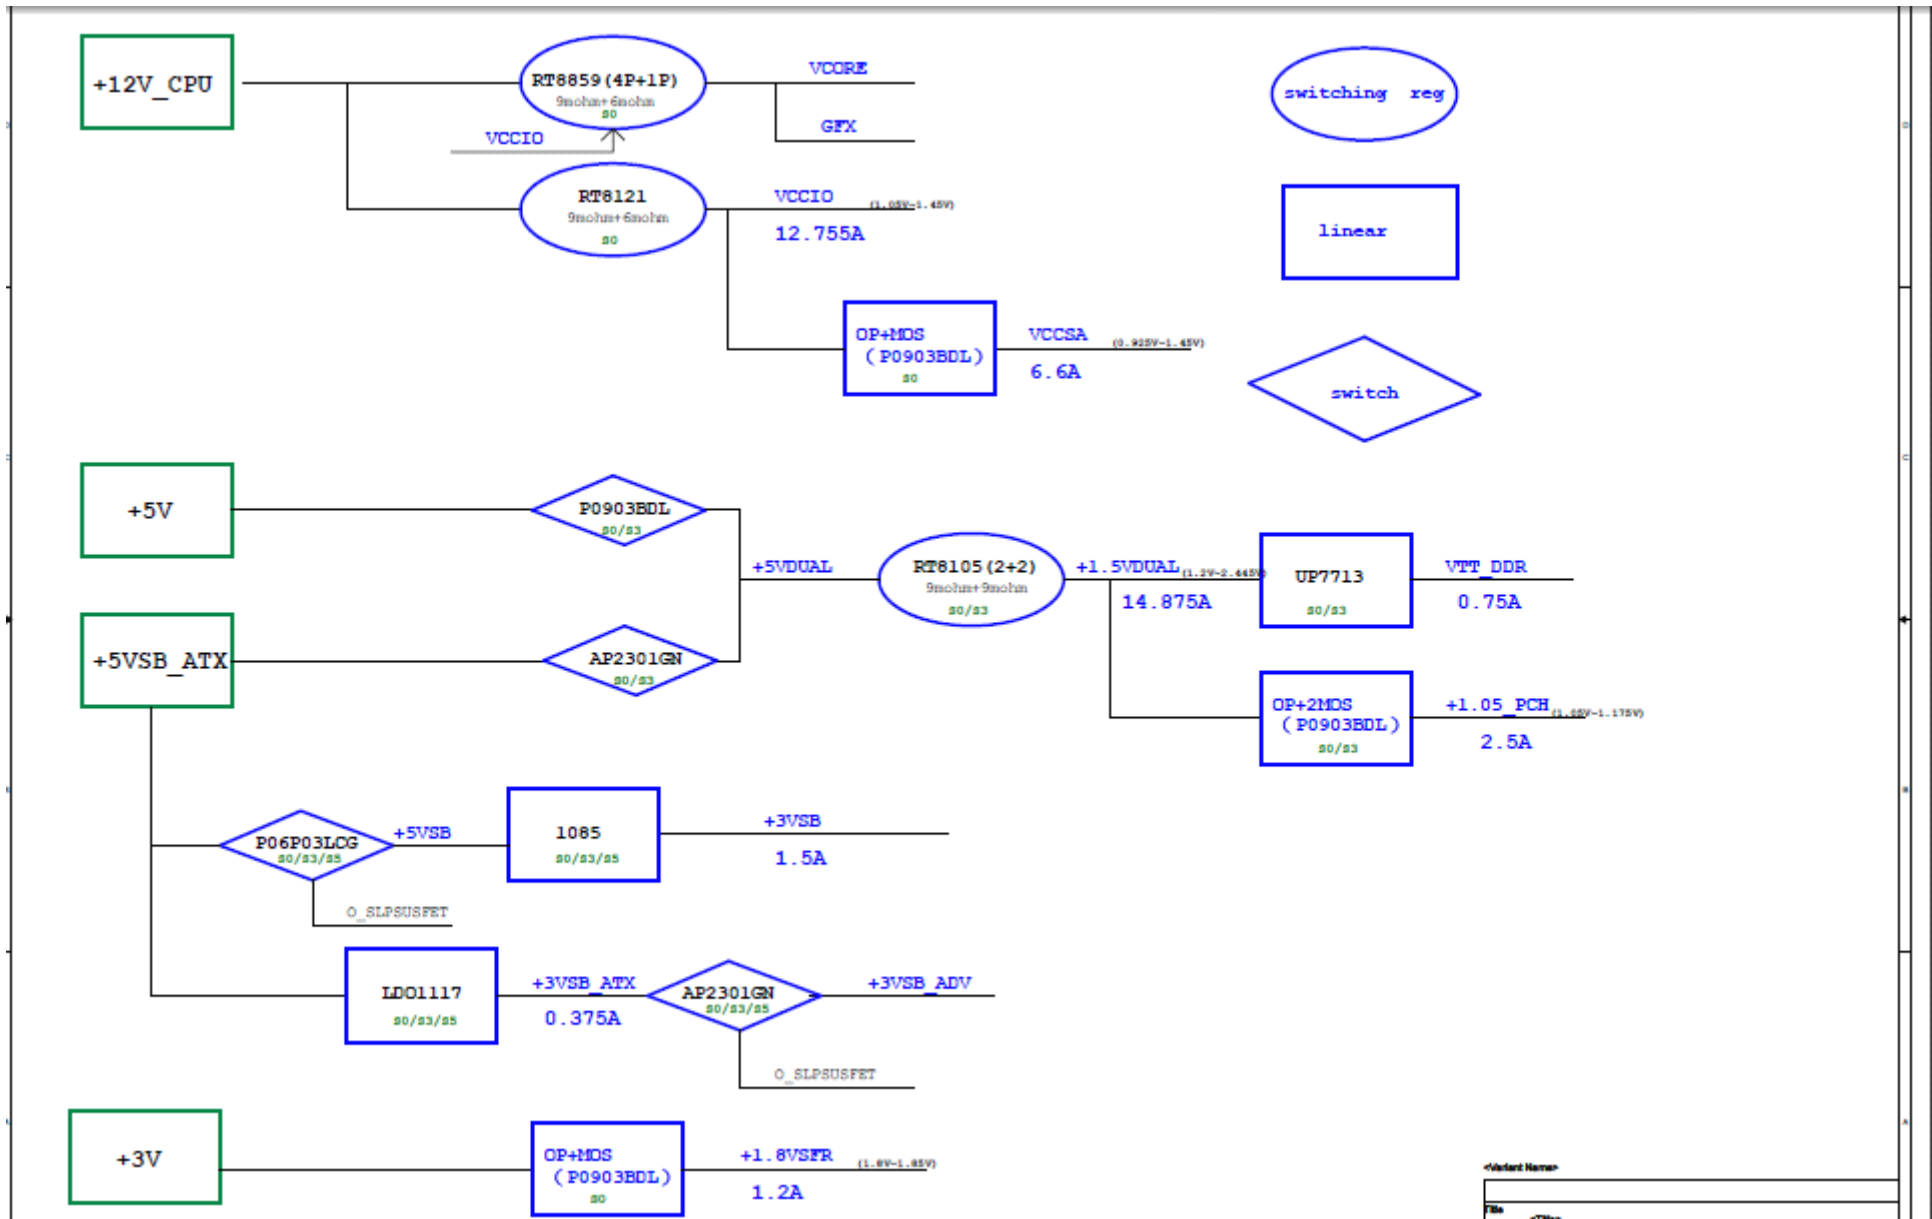

P8H61-M LE Repair Guide

02/09/2011
 Leilei52_Chen
 CSC-GRMA

POWER FLOW

POWER ON SEQUENCE

Voltage & Signal Measure Point