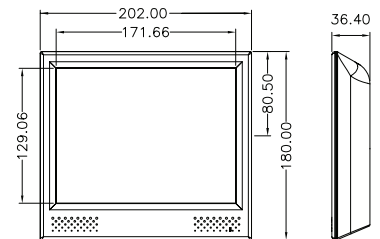

8.4" LCD Display

Product Features

- 8.4" LED Backlight LCD Display
- 5 Key OSD Control Buttons
- Low Power Consumption
- Key Lock Function
- Optional Touch Screen
- Adjustable Tilt stand base

PB84 Specification

Spec. / Model		PB84
Panel	Viewing Area	8.4"
	Resolution	800 x 600 (SVGA)
	Backlight Unit	LED
	Color	16.7M
	Viewing Angle	Horizontal:150° / Vertical:130° (Typ.)
	Response Time (Tr/Tf)	4/12 ms (Typ.)
	Contrast Ratio	600:1(Typ.)
I/O connectivity	Video	R/G/B Analog VGA
	Touch	USB-Type B
Control	Power	On / Off with LED Indicator
	OSD	MENU,UP,DOWN,ENTER(Auto-adjustment)
Power	Input	Universal AC 100~240V, 50/60 Hz
	Adaptor	DC12V /1.5A
	Consumption	7W Max./Standby 1W max.
Environment	Operating Temperature	Temp: 0°C~ +40°C
	Humidity	20~80% @ 50°C non-condensing
Safety & EMI		FCC-B, BV S Mark, CE, CCC, BSMI
Optional	Touch Panel	Resistive(5Wires)/USB interface
	Glass	Anti-Reflection Strengthen Glass
	Cabinet Color	White or Black or Customized

*Specifications subject to change without notice.

Product Overview

unit: mm

Model No. : PB84NA1B / PB84NA1W

DC IN VGA IN

Model No. : PB84TA1B / PB84TA1W

DC IN VGA IN USB Type B for Touch

Ordering Information