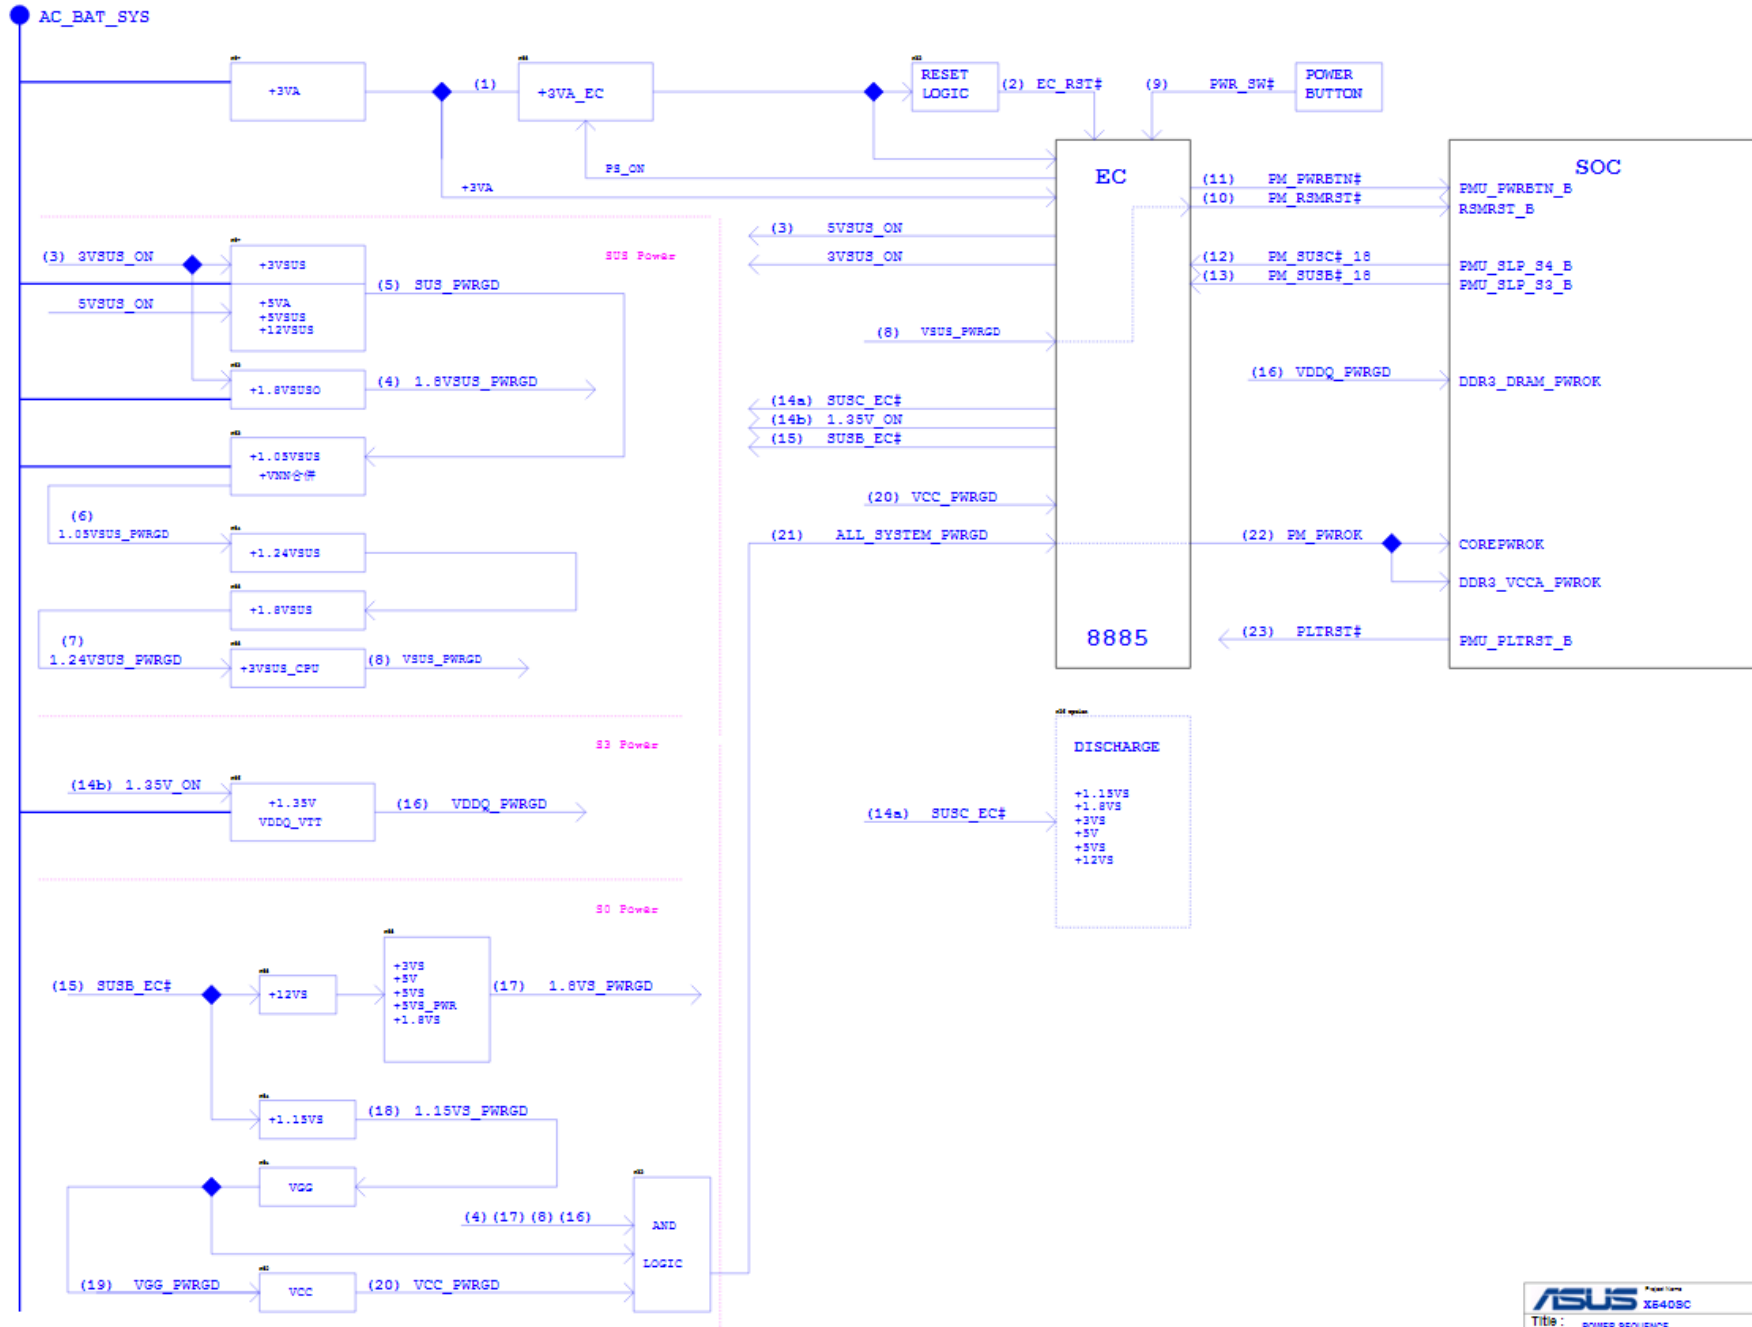

BLOCK DIAGRAM

POWER ON SEQUENCE

AC-IN Mode

E403SA Power On Sequence Diagram Rev.0.1

Signal Measure Point-Bottom

Signal Measure Point-Top