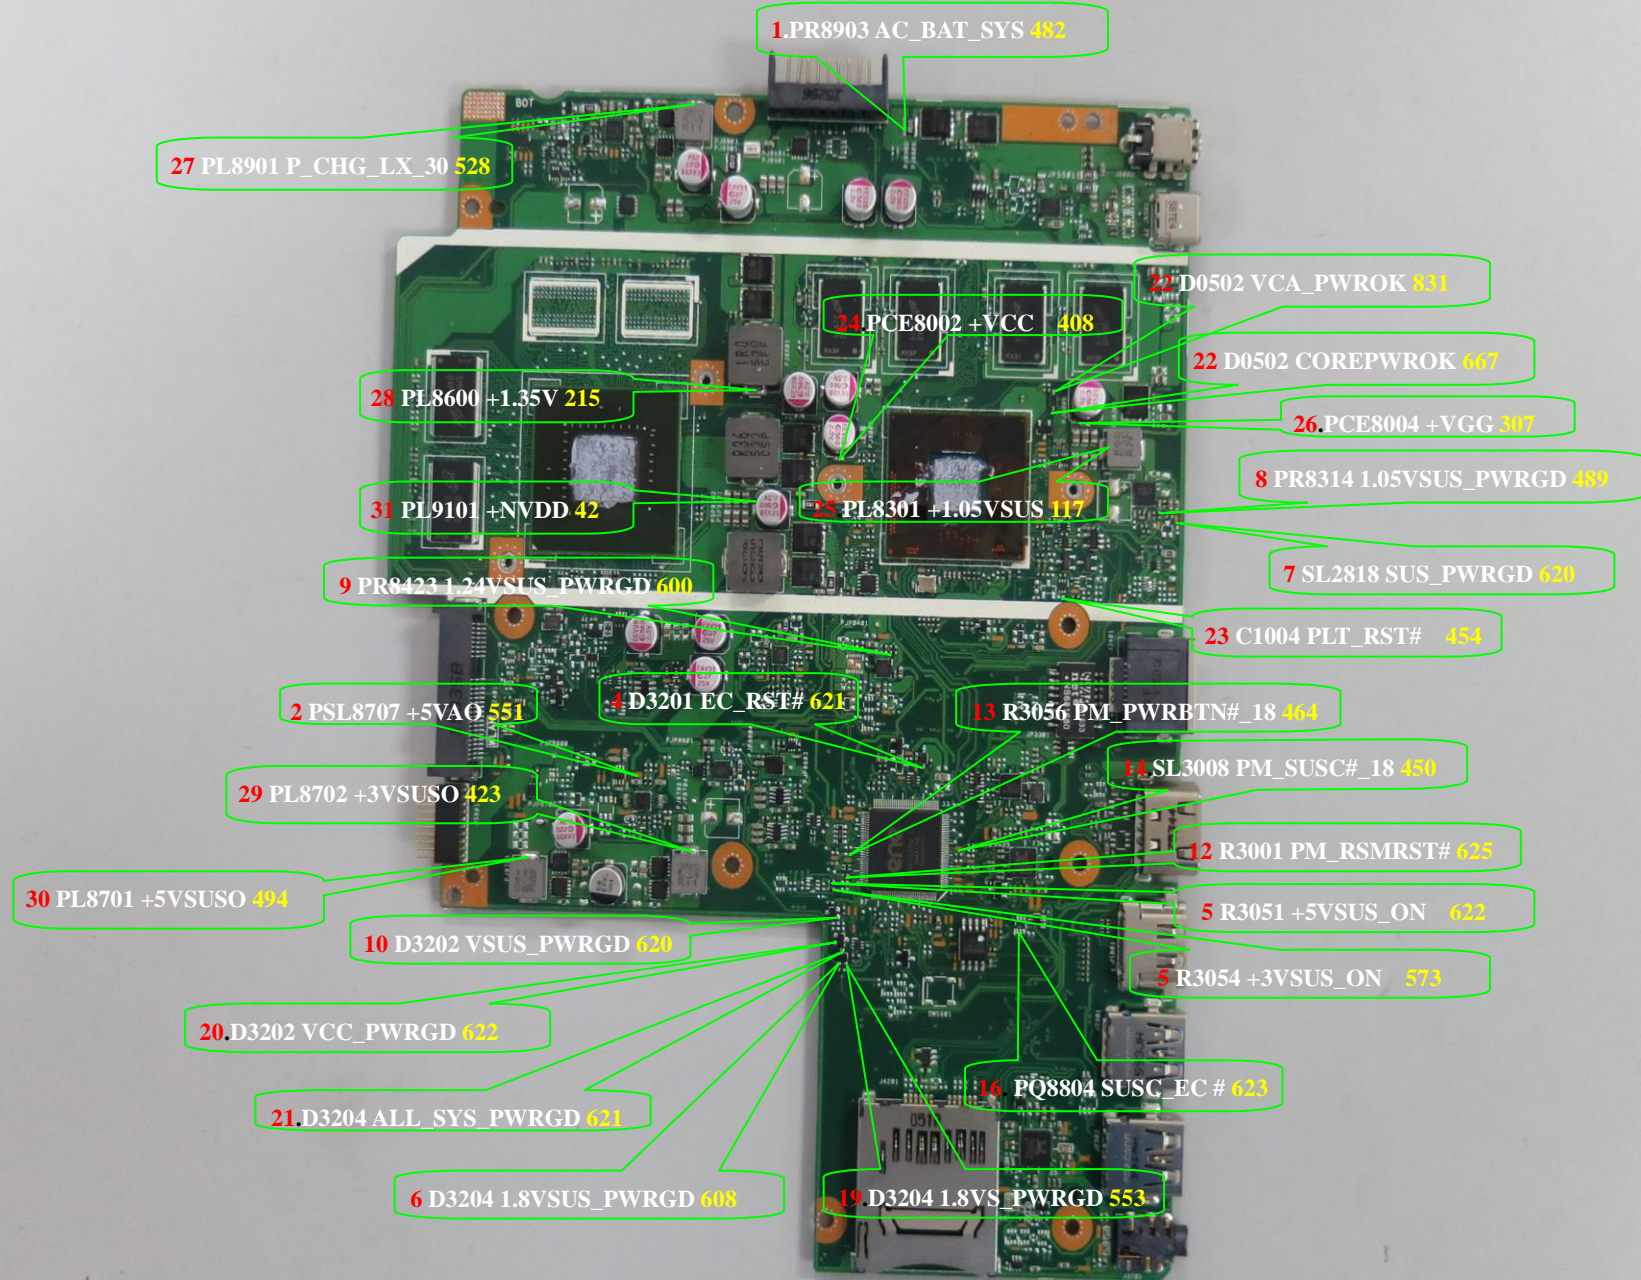

BLOCK DIAGRAM

POWER ON SEQUENCE

AC-IN Mode

E403SA Power On Sequence Diagram Rev.0.1

Signal Measure Point-Bottom

Signal Measure Point-Top