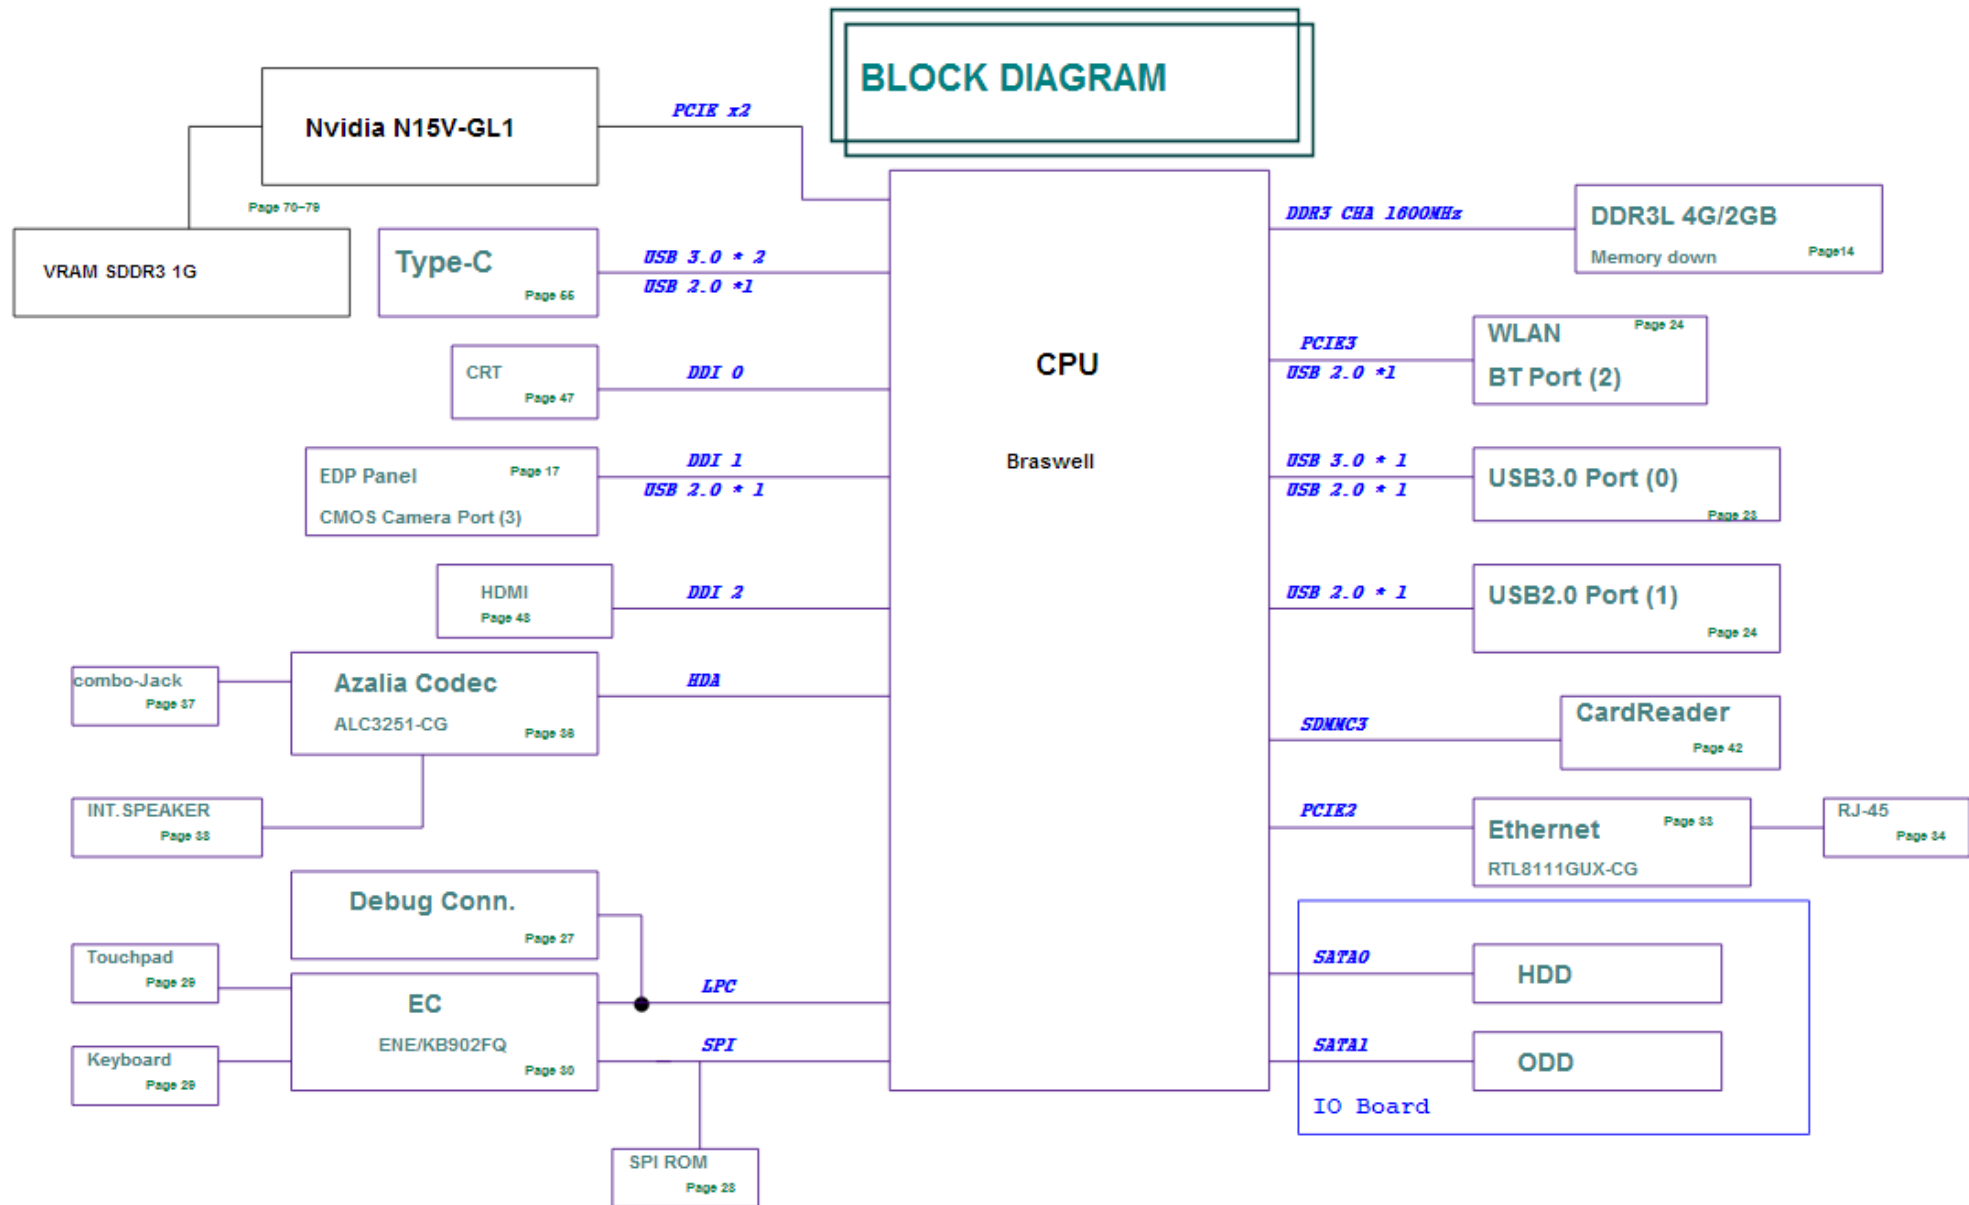

BLOCK DIAGRAM

POWER ON SEQUENCE

AC-IN Mode

E403SA Power On Sequence Diagram Rev.0.1

Signal Measure Point-Bottom

Signal Measure Point-Top