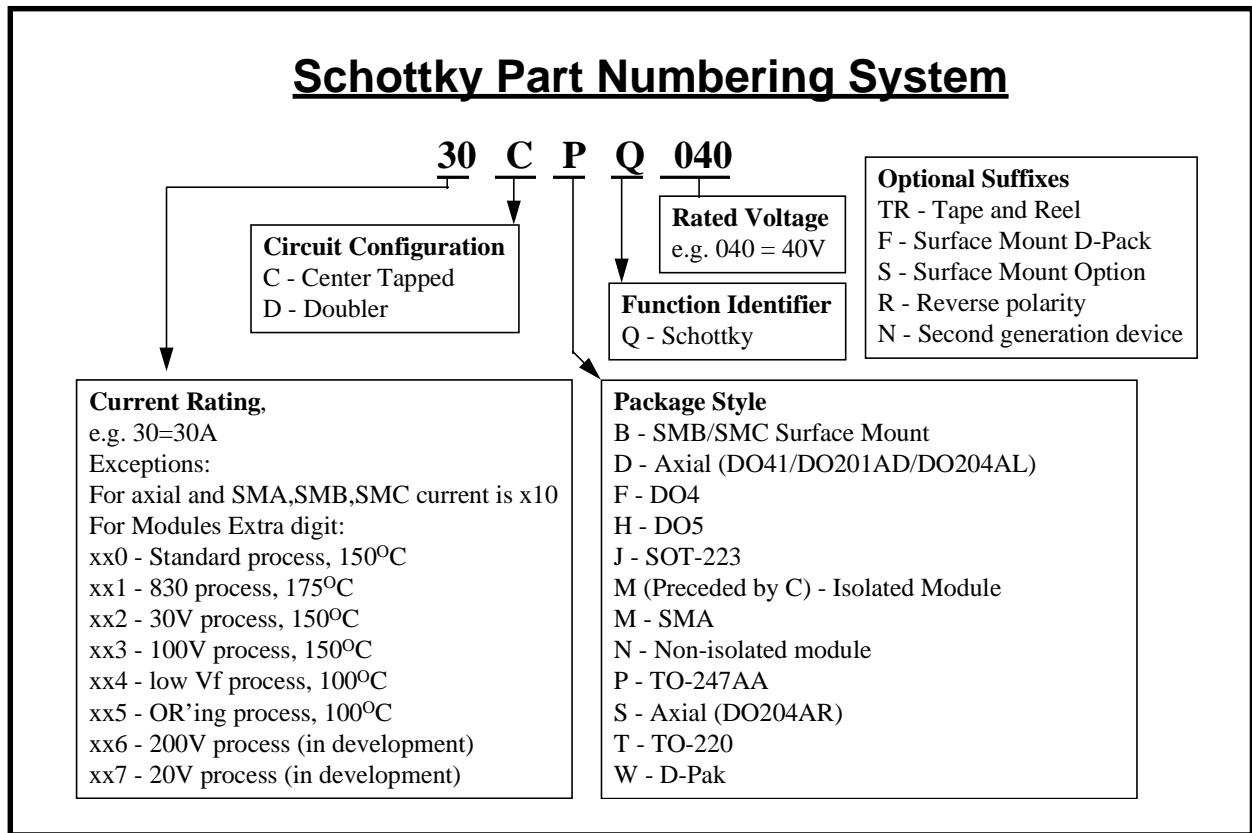

International Rectifier - Part Numbering System

Conventional HEXFET

This part numbering applies to commercial, discrete Generation 3 HEXFET Power MOSFETS

Advanced HEXFET

This part numbering applies to commercial, discrete Generation 4 OR 5 HEXFET Power MOSFETS

International Rectifier - Part Numbering System

Schottky Part Numbering System

HEXFRED Part Numbering System

International Rectifier - Part Numbering System

Schottky "MBR" Part Numbering System

Photovoltaic Relay - Gen 1 PVR