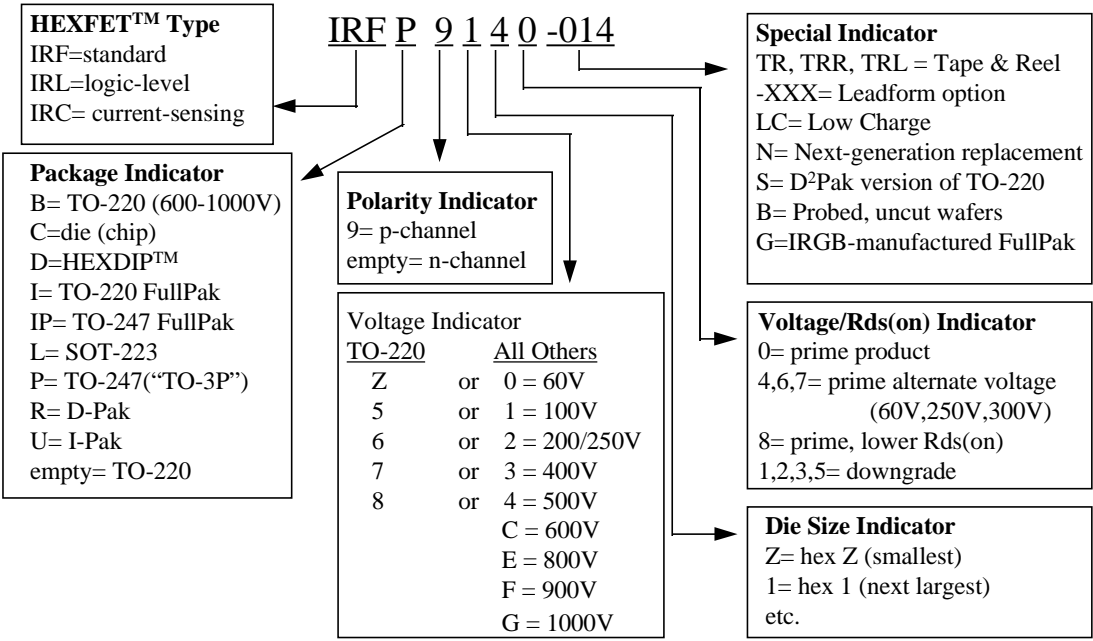

International Rectifier - Part Numbering System

Conventional HEXFET

This part numbering applies to commercial, discrete Generation 3 HEXFET Power MOSFETS

Advanced HEXFET

This part numbering applies to commercial, discrete Generation 4 OR 5 HEXFET Power MOSFETS

International Rectifier - Part Numbering System

Schottky Part Numbering System

HEXFRED Part Numbering System

International Rectifier - Part Numbering System

Schottky "MBR" Part Numbering System

Photovoltaic Relay - Gen 1 PVR